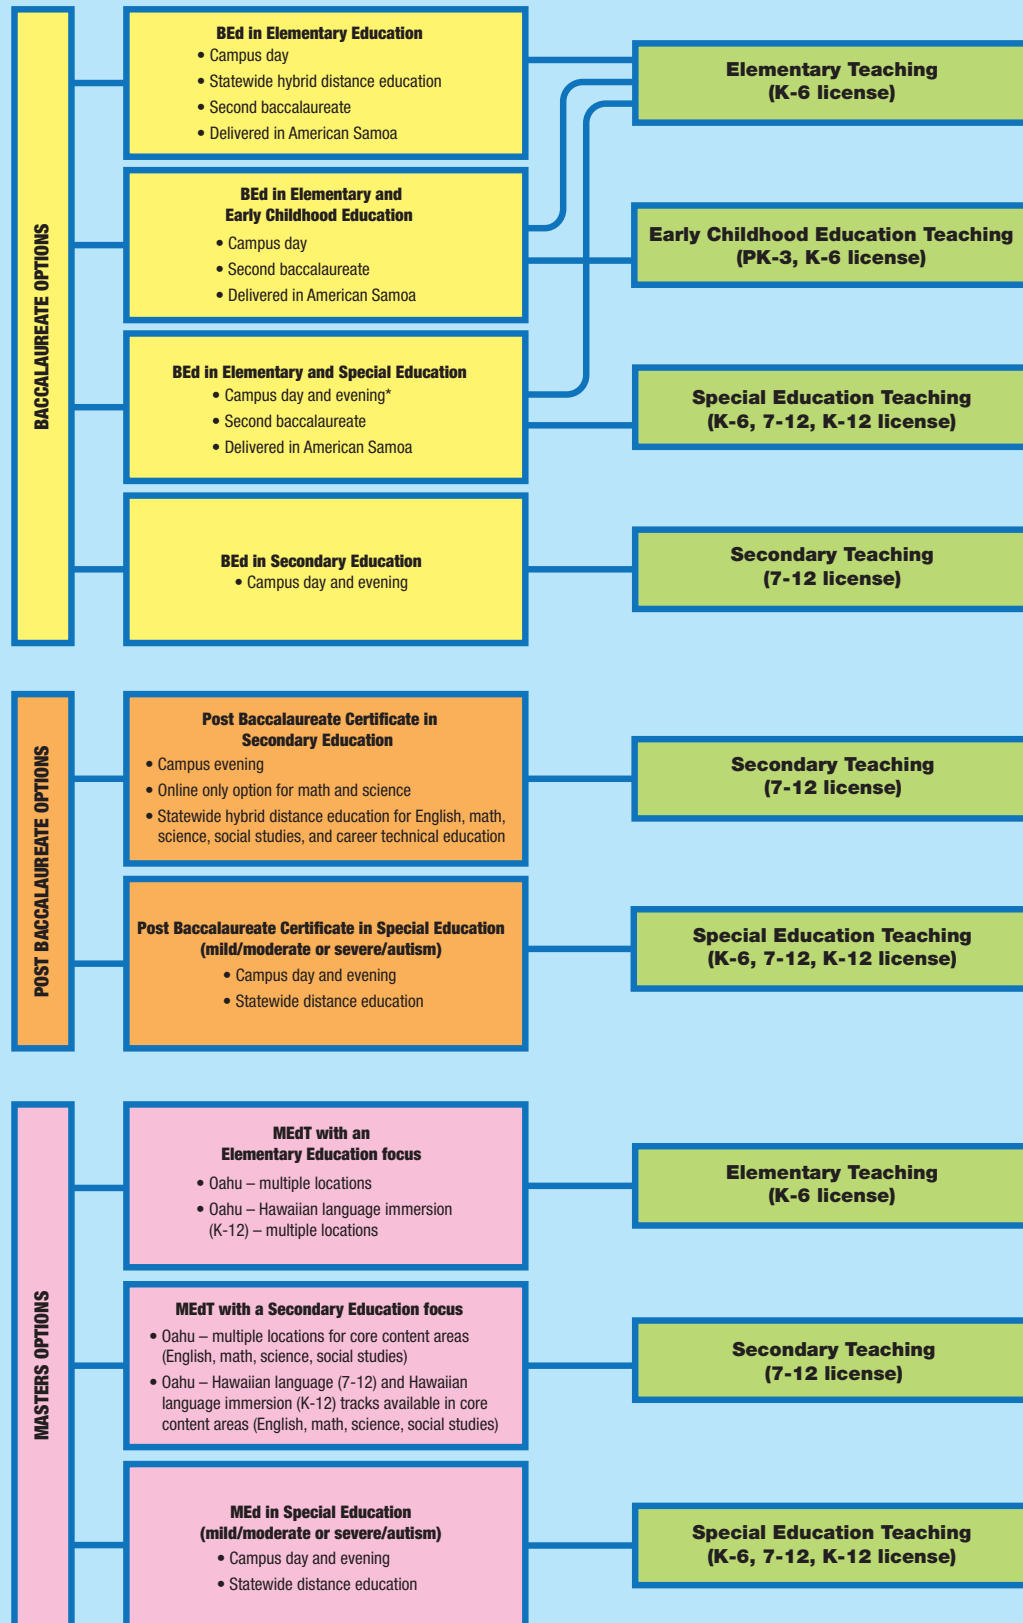

Pathways to Initial Teaching Licenses at UHM College of Education

* Some evening classes are available as early as 4:30 p.m.